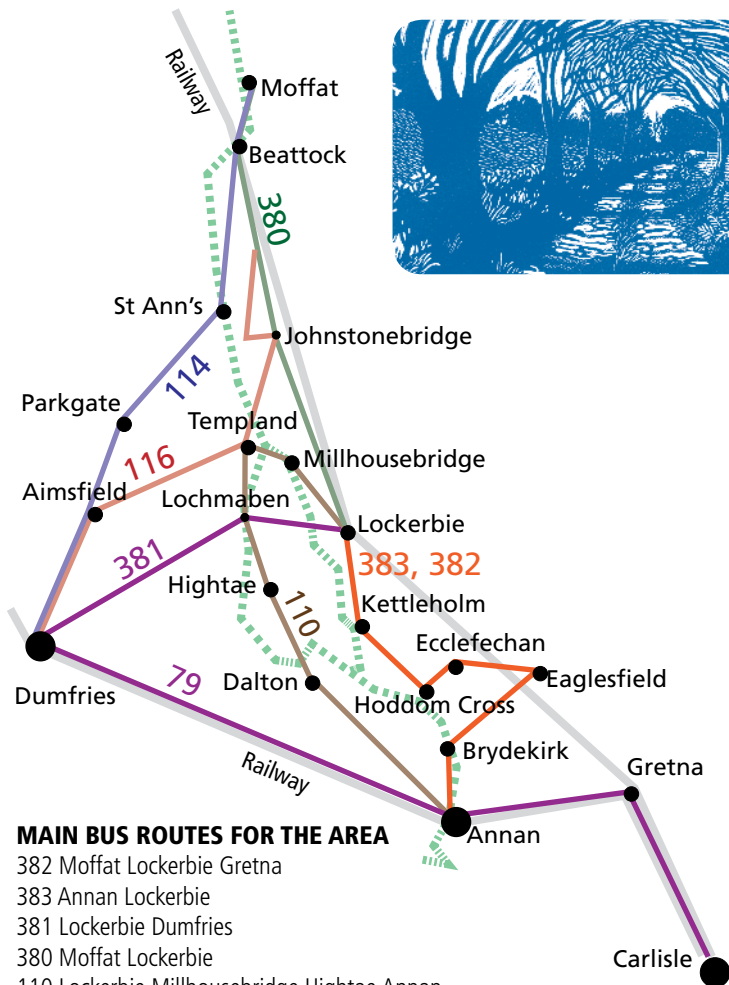

Transportation

There are a number of opportunities to access the Annandale Way by public transport. The area is served by both rail and bus links.

There are train stations at Dumfries, Annan, Gretna Green and Lockerbie. The local bus network links up many of the small rural villages.

Please note all timetables are subject to change and should be checked before embarking on any journey

MAIN BUS ROUTES FOR THE AREA

- 382 Moffat Lockerbie Gretna
- 383 Annan Lockerbie
- 381 Lockerbie Dumfries
- 380 Moffat Lockerbie
- 110 Lockerbie Millhousebridge Hightae Annan
- 114 Dumfries Beattock Moffat
- 116 Lockwood Johnstonebridge Dumfries

For journey planning please use:

traveline
public transport info
0871 200 22 33
(calls from landlines cost 10p per minute)
www.traveline.org.uk

For rail enquiries please use:

National Rail Enquiries
08457 48 49 50